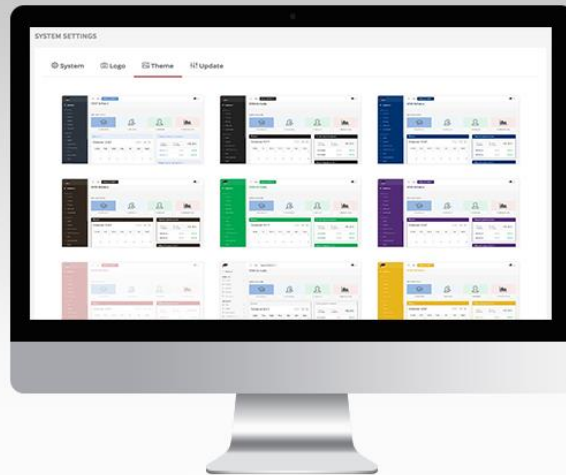

DATABASE BACKUP/RESTORE

Automated/Manual backup of school data to avoid loss of record

SMIS Screenshot Tour

Below are few screenshot of SMIS among others:

Elegant Dashboard for Important Metrics

Sleek Profile, Easy Access to Student's Data

Attendance Made Easy, Completely Stress Free

Exams Automation with Student's Performance Index

Accept Payments Online (Cards, Bank or USSD)

Payments powered by: **rave**
BY FLUTTERWAVE

Template Choice... Customize Your Look and Feel