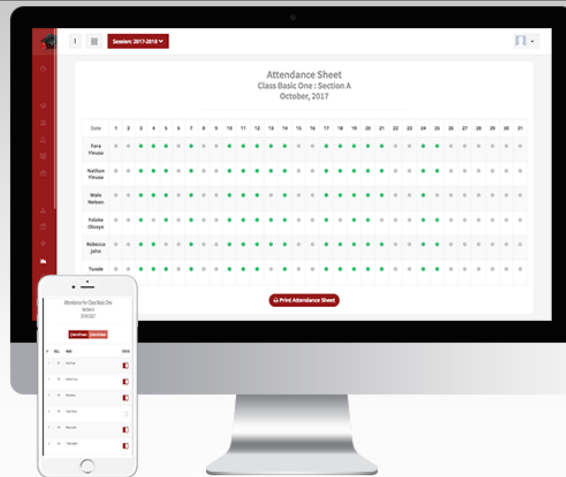

Instant and conditional email alert on school activities

PLACEMENT

Automatic placement of child and teacher to classes

EXPENSES

School expenses management to show clear accountability

SMS ALERTS

Instant and conditional SMS alert of child score to parent

DATABASE BACKUP/RESTORE

Automated/Manual backup of school data to avoid loss of record

SMIS Screenshot Tour

Below are few screenshot of SMIS among others:

Elegant Dashboard for Important Metrics

Sleek Profile, Easy Access to Student's Data

Attendance Made Easy, Completely Stress Free

Exams Automation with Student's Performance Index

Accept Payments Online (Cards, Bank or USSD)

Payments powered by: **rave**
BY FLUTTERWAVE

Template Choice... Customize Your Look and Feel