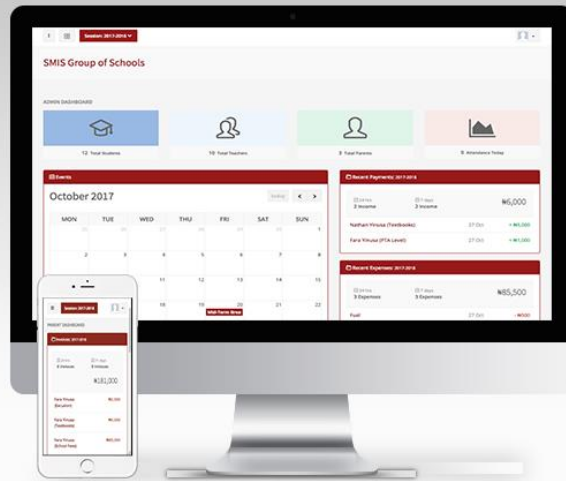

Instant and conditional email alert on school activities

PLACEMENT

Automatic placement of child and teacher to classes

EXPENSES

School expenses management to show clear accountability

SMS ALERTS

Instant and conditional SMS alert of child score to parent

DATABASE BACKUP/RESTORE

Automated/Manual backup of school data to avoid loss of record

SMIS Screenshot Tour

Below are few screenshot of SMIS among others:

Elegant Dashboard for Important Metrics

Sleek Profile, Easy Access to Student's Data

Attendance Made Easy, Completely Stress Free

Exams Automation with Student's Performance Index

Accept Payments Online (Cards, Bank or USSD)

Payments powered by: **rave**
BY FLUTTERWAVE

Template Choice... Customize Your Look and Feel