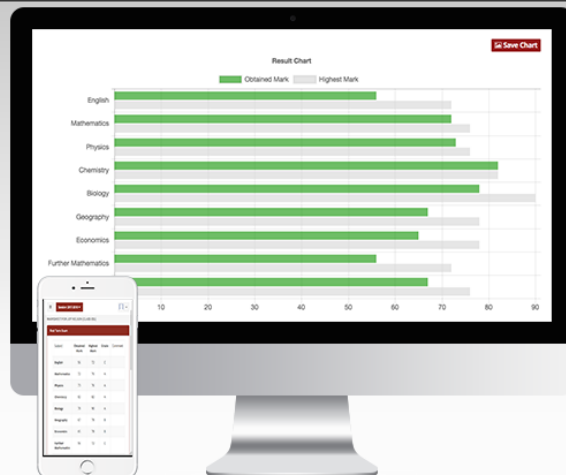

Instant and conditional email alert on school activities

PLACEMENT

Automatic placement of child and teacher to classes

EXPENSES

School expenses management to show clear accountability

SMS ALERTS

Instant and conditional SMS alert of child score to parent

DATABASE BACKUP/RESTORE

Automated/Manual backup of school data to avoid loss of record

SMIS Screenshot Tour

Below are few screenshot of SMIS among others:

Elegant Dashboard for Important Metrics

Sleek Profile, Easy Access to Student's Data

Attendance Made Easy, Completely Stress Free

Exams Automation with Student's Performance Index

Accept Payments Online (Cards, Bank or USSD)

Payments powered by: **rave**
BY FLUTTERWAVE

Template Choice... Customize Your Look and Feel