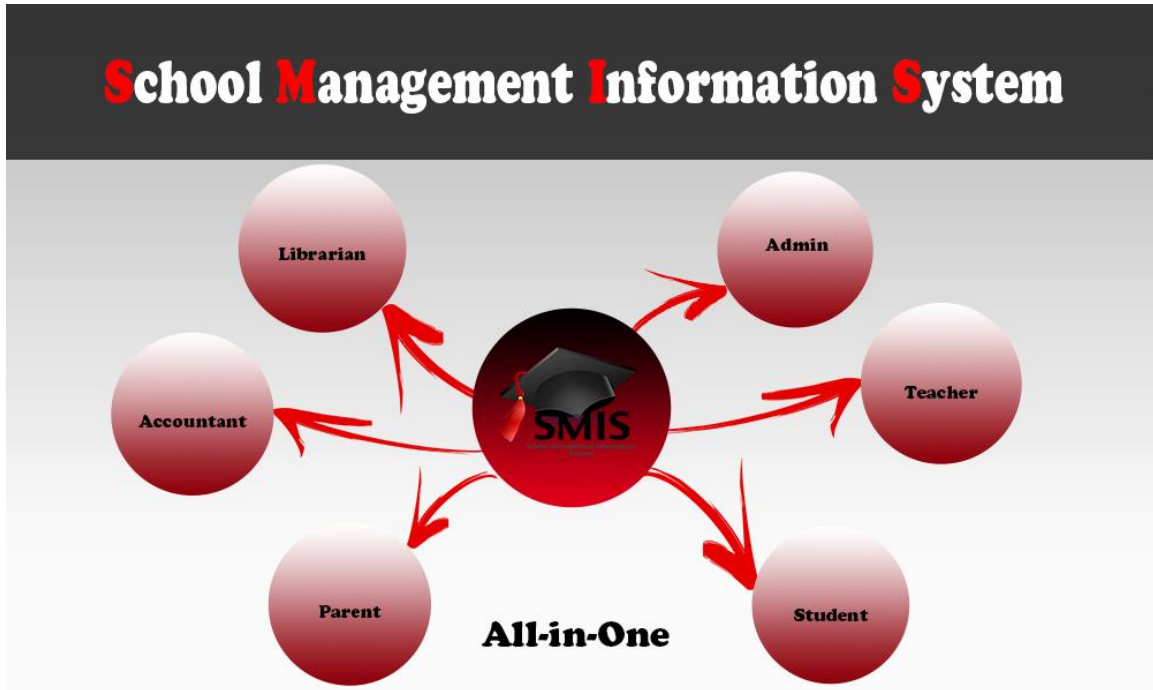

About Us

BaseSMIS is a robust School Management Information System. A 100% platform that can rival some of the best solutions in the world with affordable, scalable pricing. With our platform, you can decide to host any server in your network or in Cloud, which immediately open new door to School Information Management in the 21st century.

SMIS gives you the opportunity to bring your Data in a centralize storage for easy synchronization between your School, Teachers, Parents, Students, Accountants, Librarian, etc.

How It Works

SMIS is designed to seamlessly work with your present mode of operations. It allows access roles for Admin, Teacher, Student, Parent, Accountant and Librarian.

It's a system that is built to fit all in one with modern functionality integration such as multi-language, template, parent monitoring, timetable, fees management, exams automation, students' promotions to new class, daily attendance, transport management, events management, syllabus document management, hostel management, expenses management, and lots more.

TRANSCRIPT

Student transcript automation generation made easy

EVENTS CALENDAR

Informed about event happenings in the school

ONLINE EXAMS

Teacher/Admin can create Online Exams questions, etc

EMAIL INTEGRATION